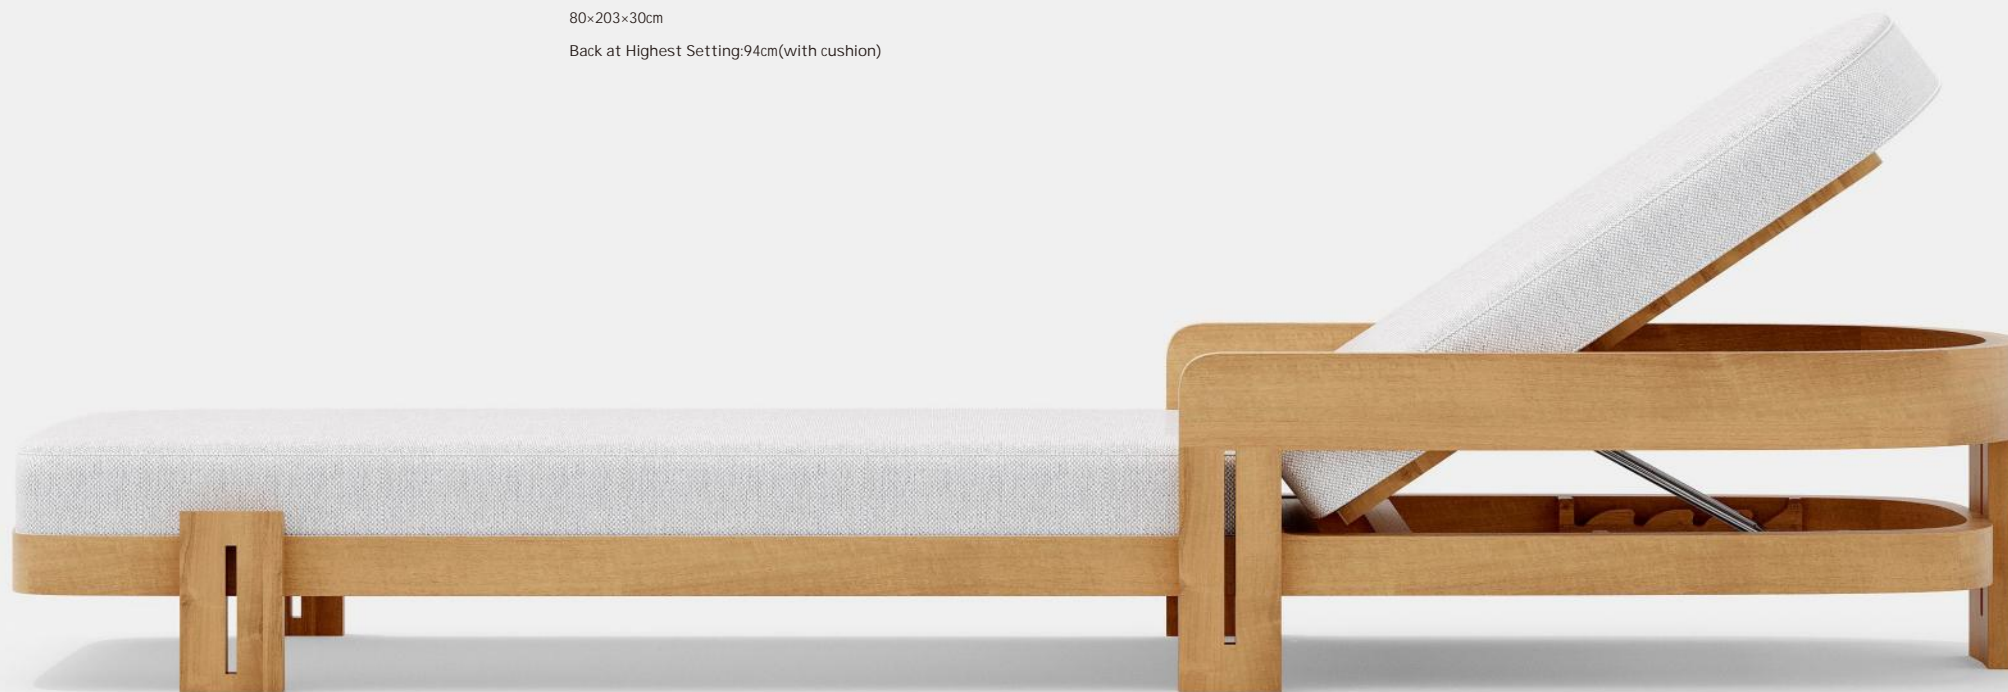

80×203×30cm

Back at Highest Setting:94cm(with cushion)

OTL003

Outdoor Sun lounger

Teak frame
waterproof fabric
High density sponge cushion

Overall Size

80x203x30cm

Back at Highest Setting:94cm(with cushion)